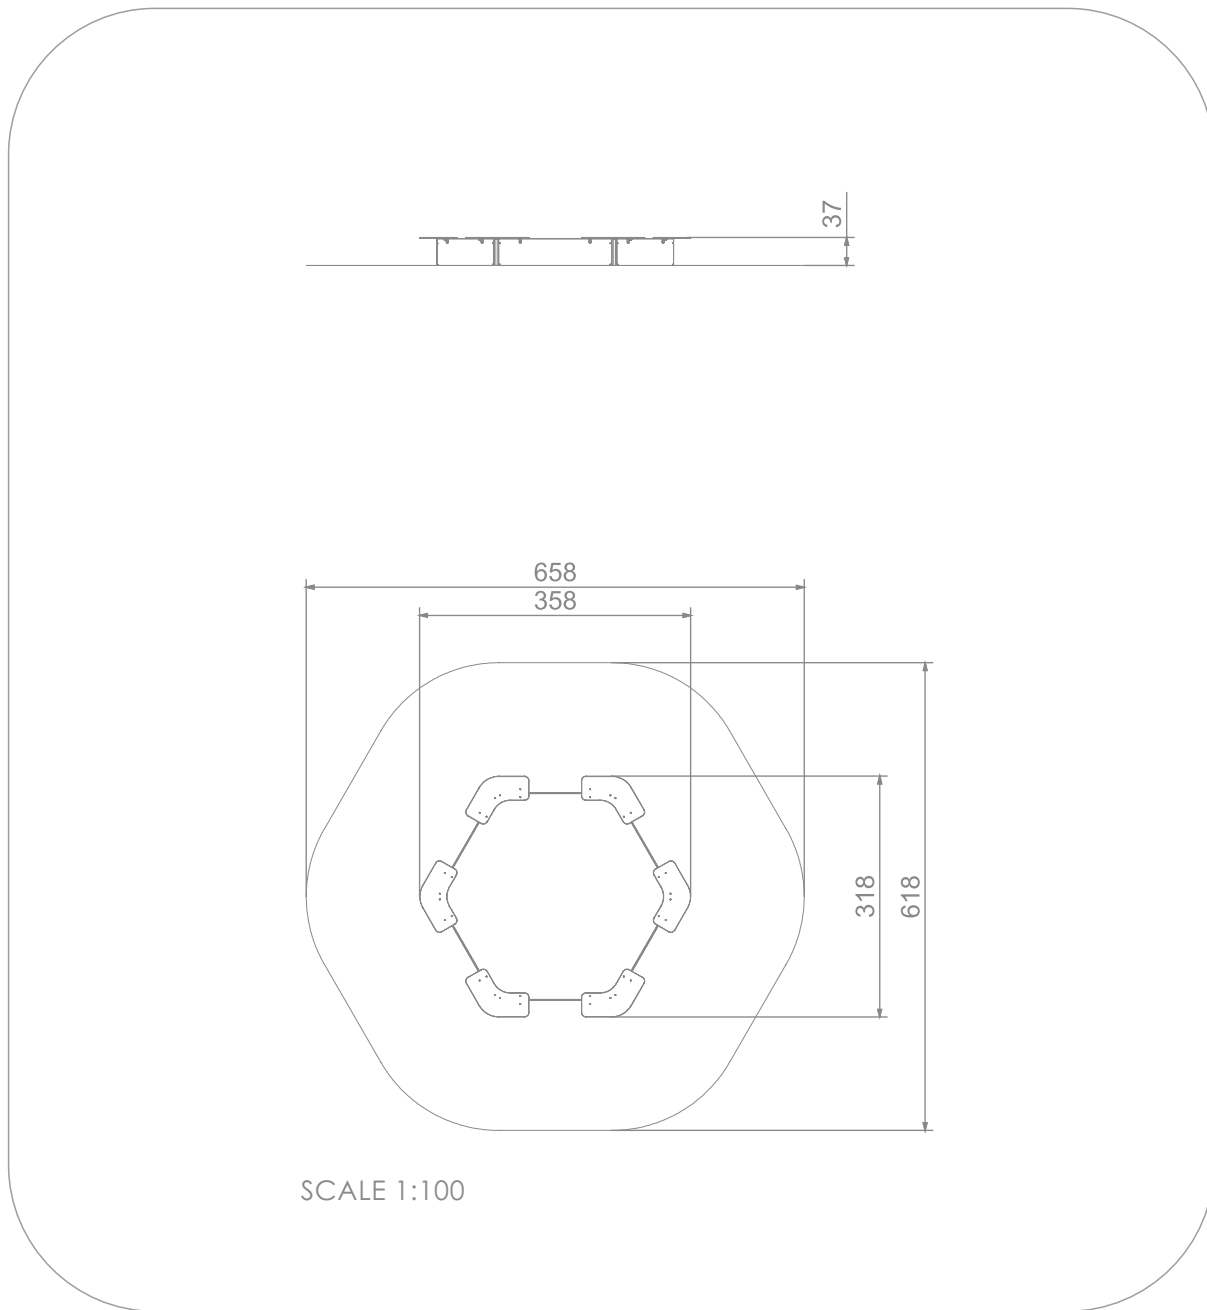

### INFORMATION ABOUT THE PRODUCT

Dimensions	358 x 318 cm
Safety zone	658 x 618 cm
Safety zone area	32 m <sup>2</sup>
Overall height	37 cm
Free fall height	37 cm
Amount of users	12
Product complies with EN 1176-1:2017-12	YES
Availability of spare parts	YES
Age range	1-7

According to EN 1176-1:2017-12 norm, the product requires applying a safety surface according to the product's free fall height.